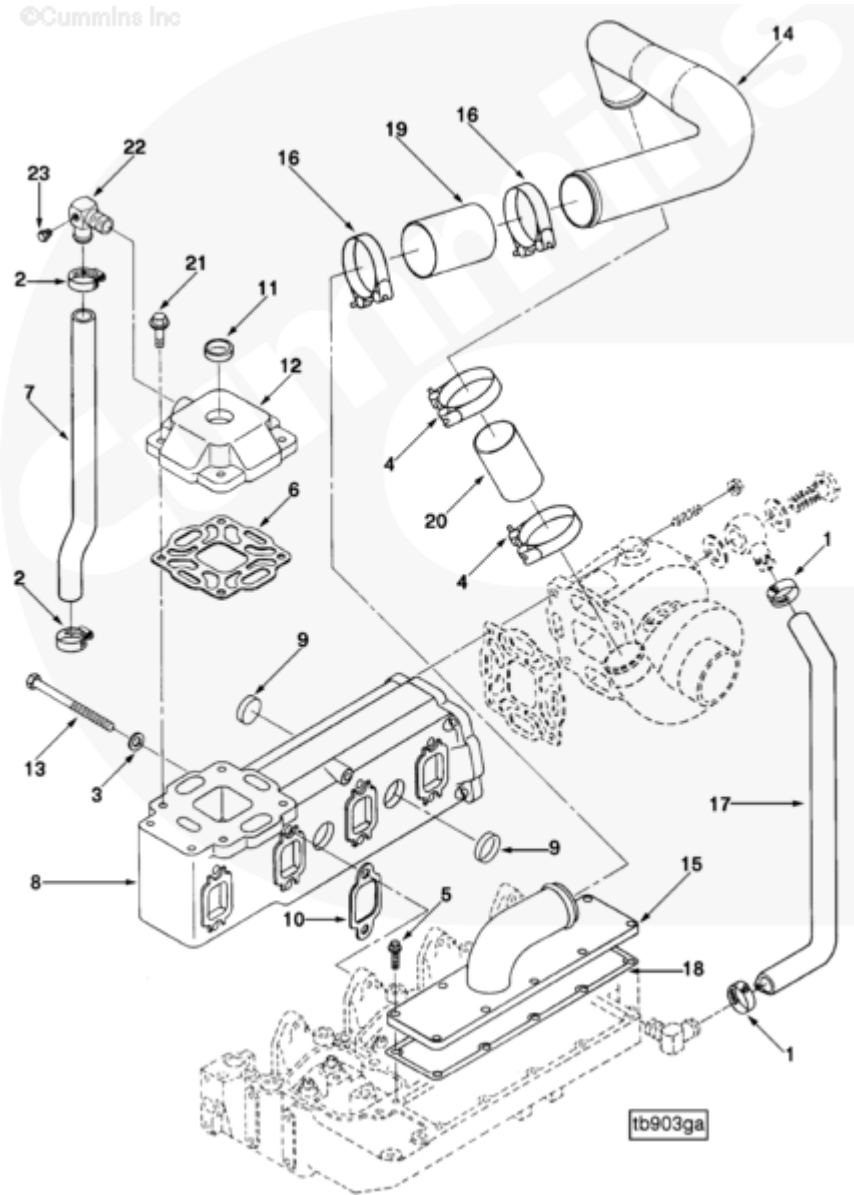

SMALL | MEDIUM | LARGE

Cart	Ref No	Part Number	Part Description	Required	Remarks
View My Cart					
		TB9078	Turbocharger Location		Rear mount turbo location for...(More)
					4 BT3.9 Marine engine. The
					3279245 and 3279246 hoses may
					be used to replace the
					3916165 and 3916166 hoses.
<input type="checkbox"/>	1	43828 A	Hose Clamp	2	11 16 - 1 1/2 in.
<input type="checkbox"/>	2	210753	Hose Clamp	2	9/16 - 1 1/4 in
<input type="checkbox"/>	3	3009330	Plain Washer	8	M10.
	4	3016666	T-Bolt Clamp	2	2 7/32